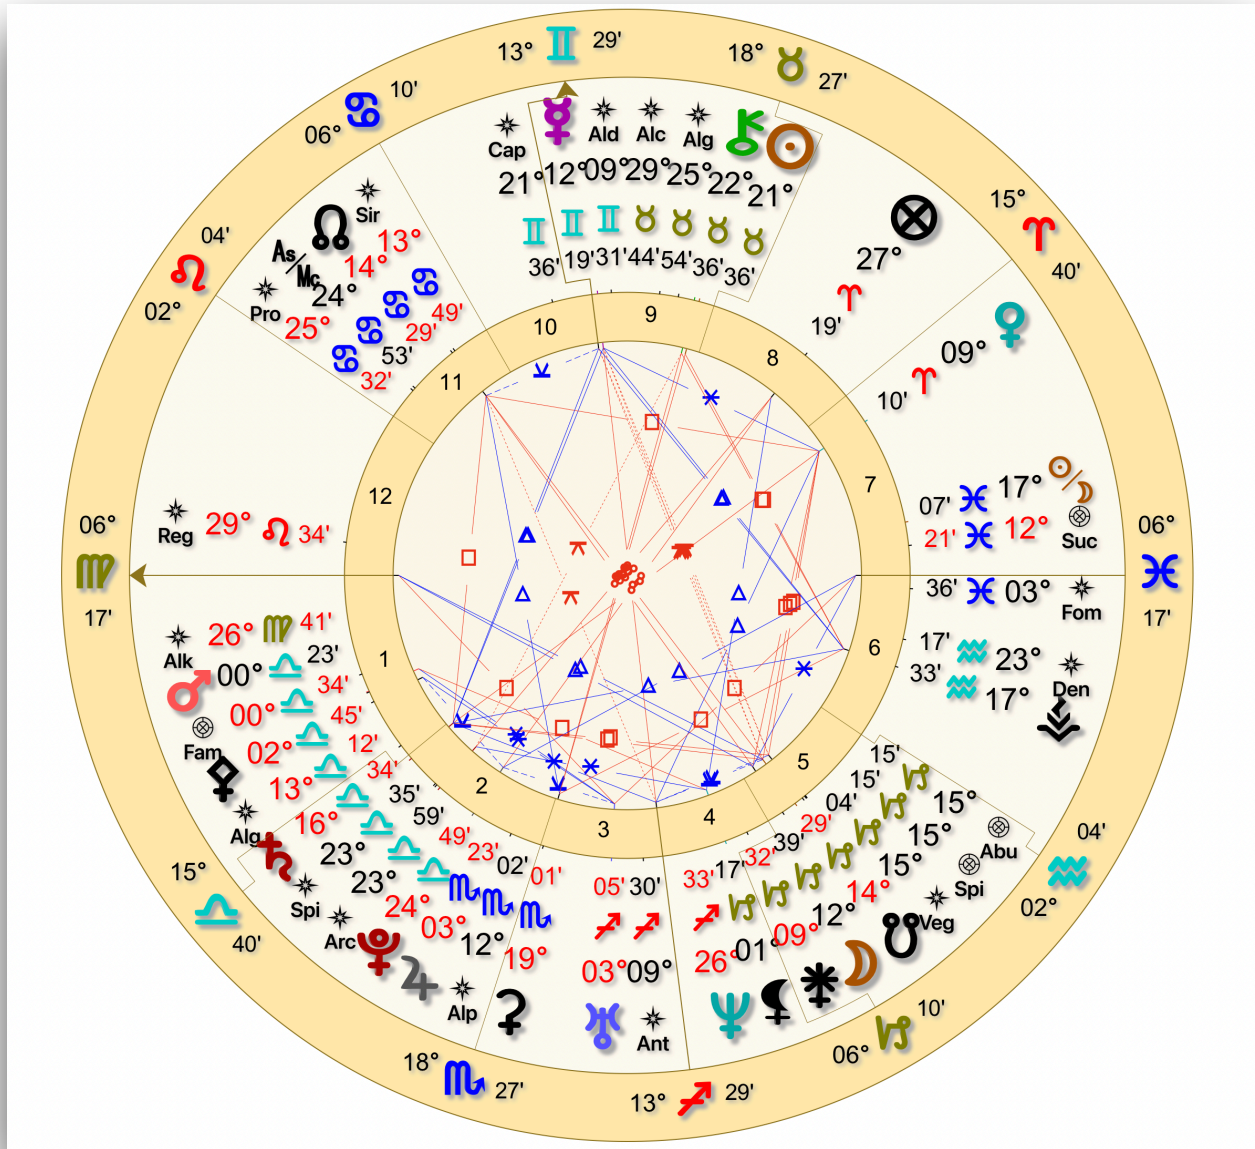

Note: Herein I am displaying only The Important Planets. It's a traditional chart configuration for Horary and or Medical Astrology.

Note: Herein I am displaying the Regiomontanus House System Chart with some Fixed Stars, Asteroids, Midpoints & Parts - a modern approach that can be applied for a general reading.