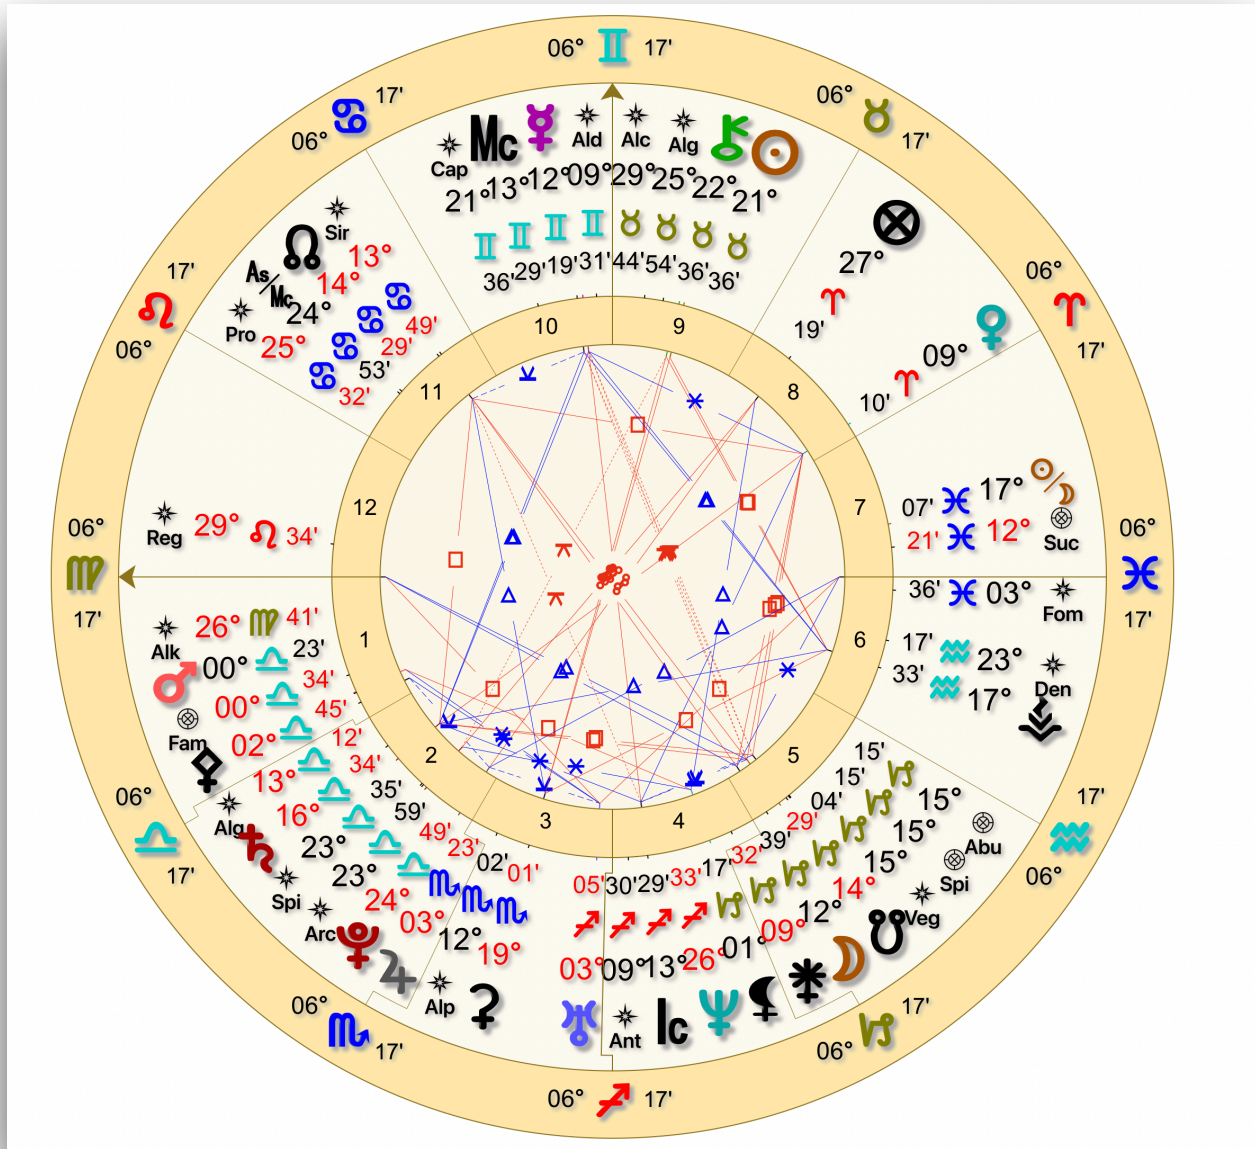

Note: Herein I am displaying only The Important Planets. It's a traditional chart configuration for Psychological Astrology.

Note: Herein I am displaying the Equal House System Chart with some Fixed Stars, Asteroids, Midpoints & Parts - a modern approach that can be applied for a general reading.